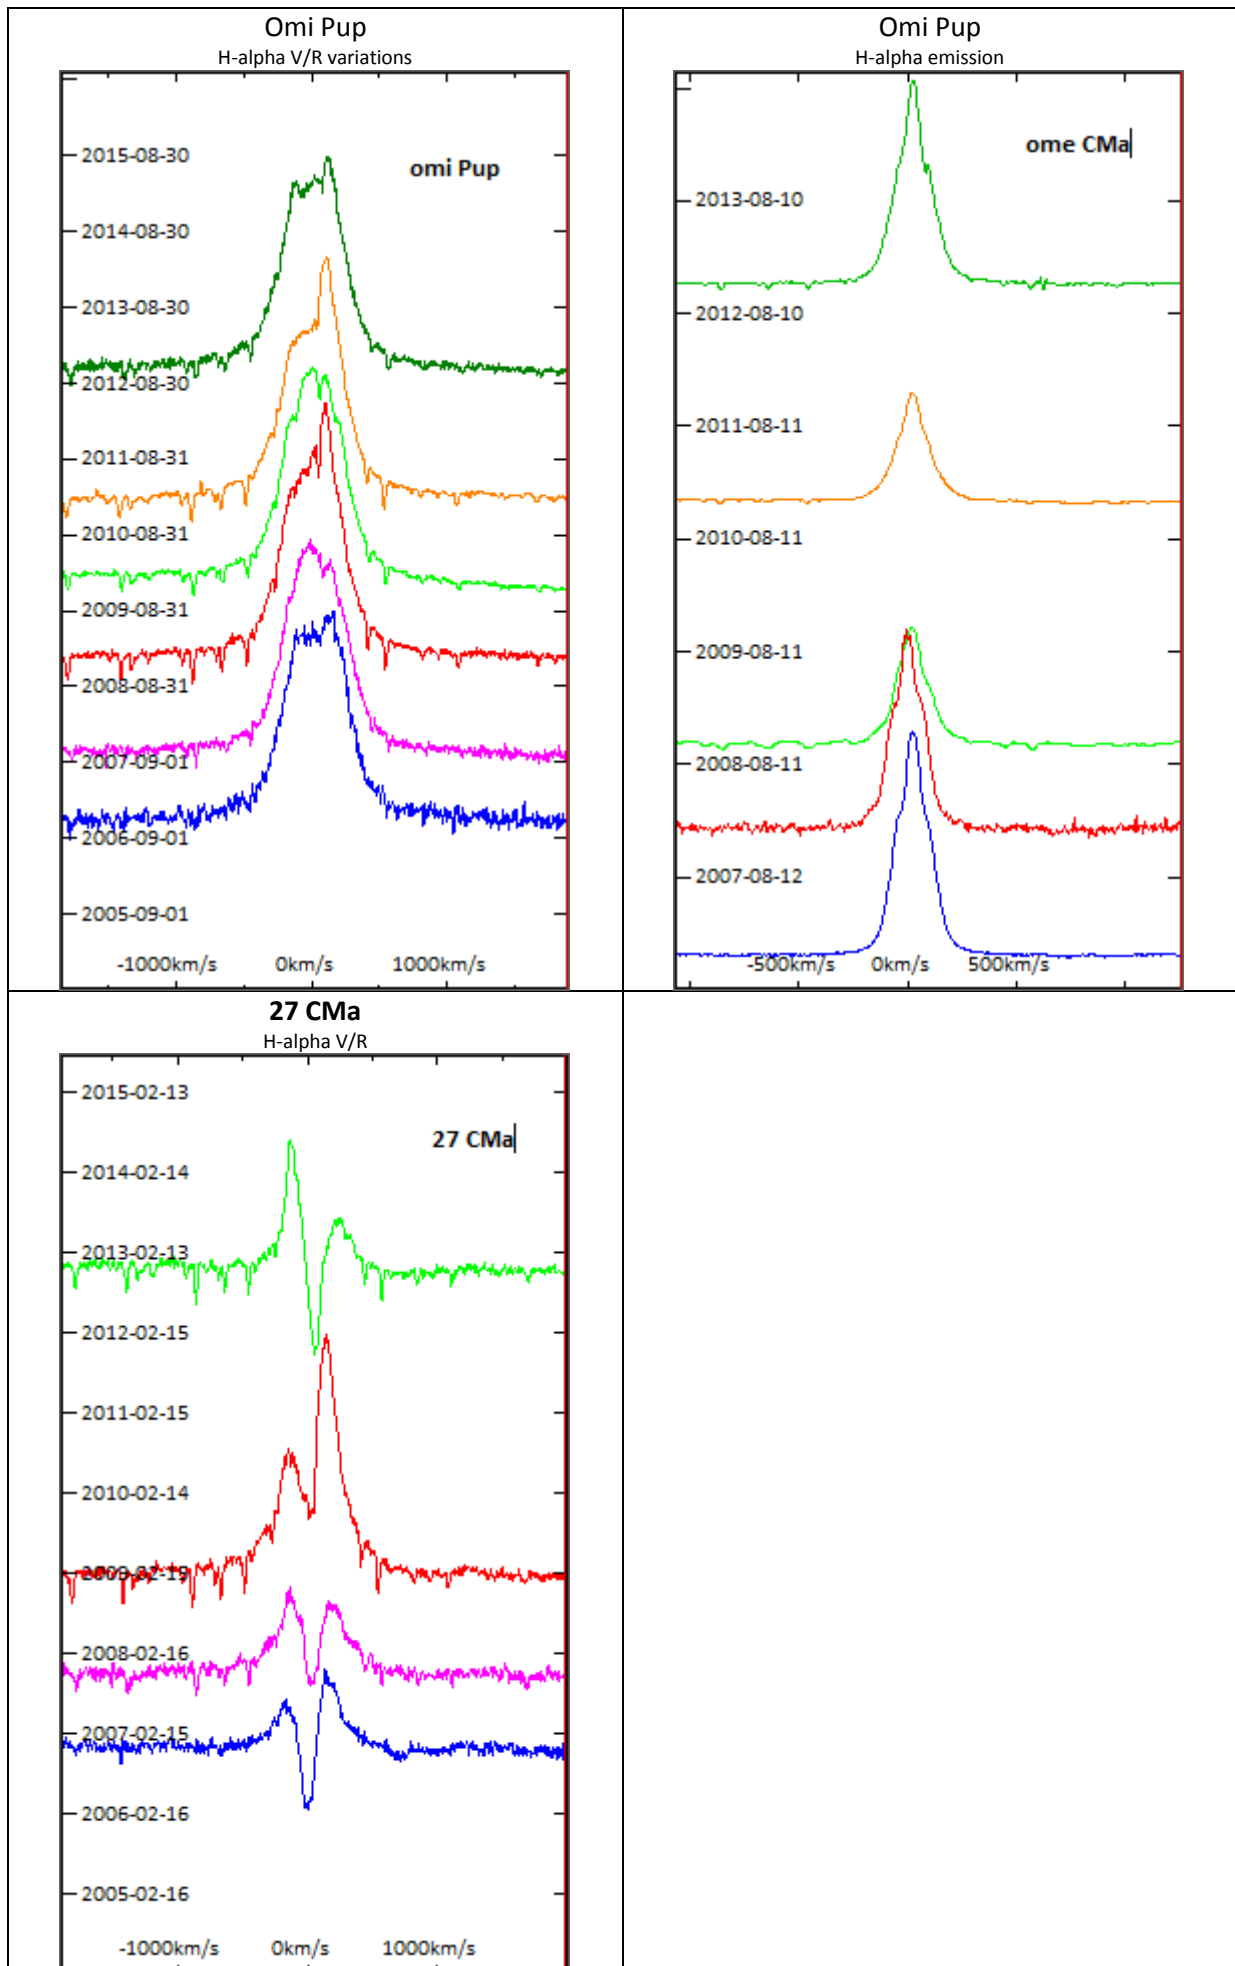

- 118 spectra acquired
- 71 objects observed
- 17 observers contributed

The most observed objects were Gam cas, pi Aqr, Pleione

## Objects observed

## Noticeable evolutions of H-alpha line