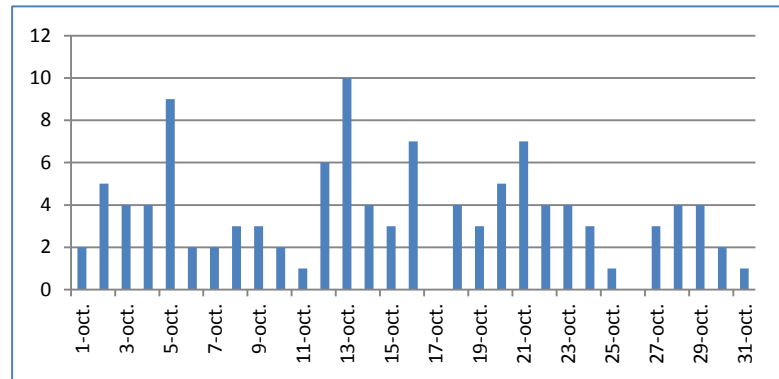

# BeSS report – November 2012

	Nombre Obs
Graham	19
Buil	15
Favaro	12
GARREL	11
Pollmann	11
UBAUD	8
Leonardi	8
Sawicki	7
Li	6
TERRY	6
Bohlsen	4
Guarro Fló	4
Ribeiro	3
Berardi	1
MONTIER	1
Lemoult	1
Charbonnel	1

- 118 spectra acquired
- 71 objects observed
- 17 observers contributed

The most observed objects were Gam cas, pi Aqr, Pleione