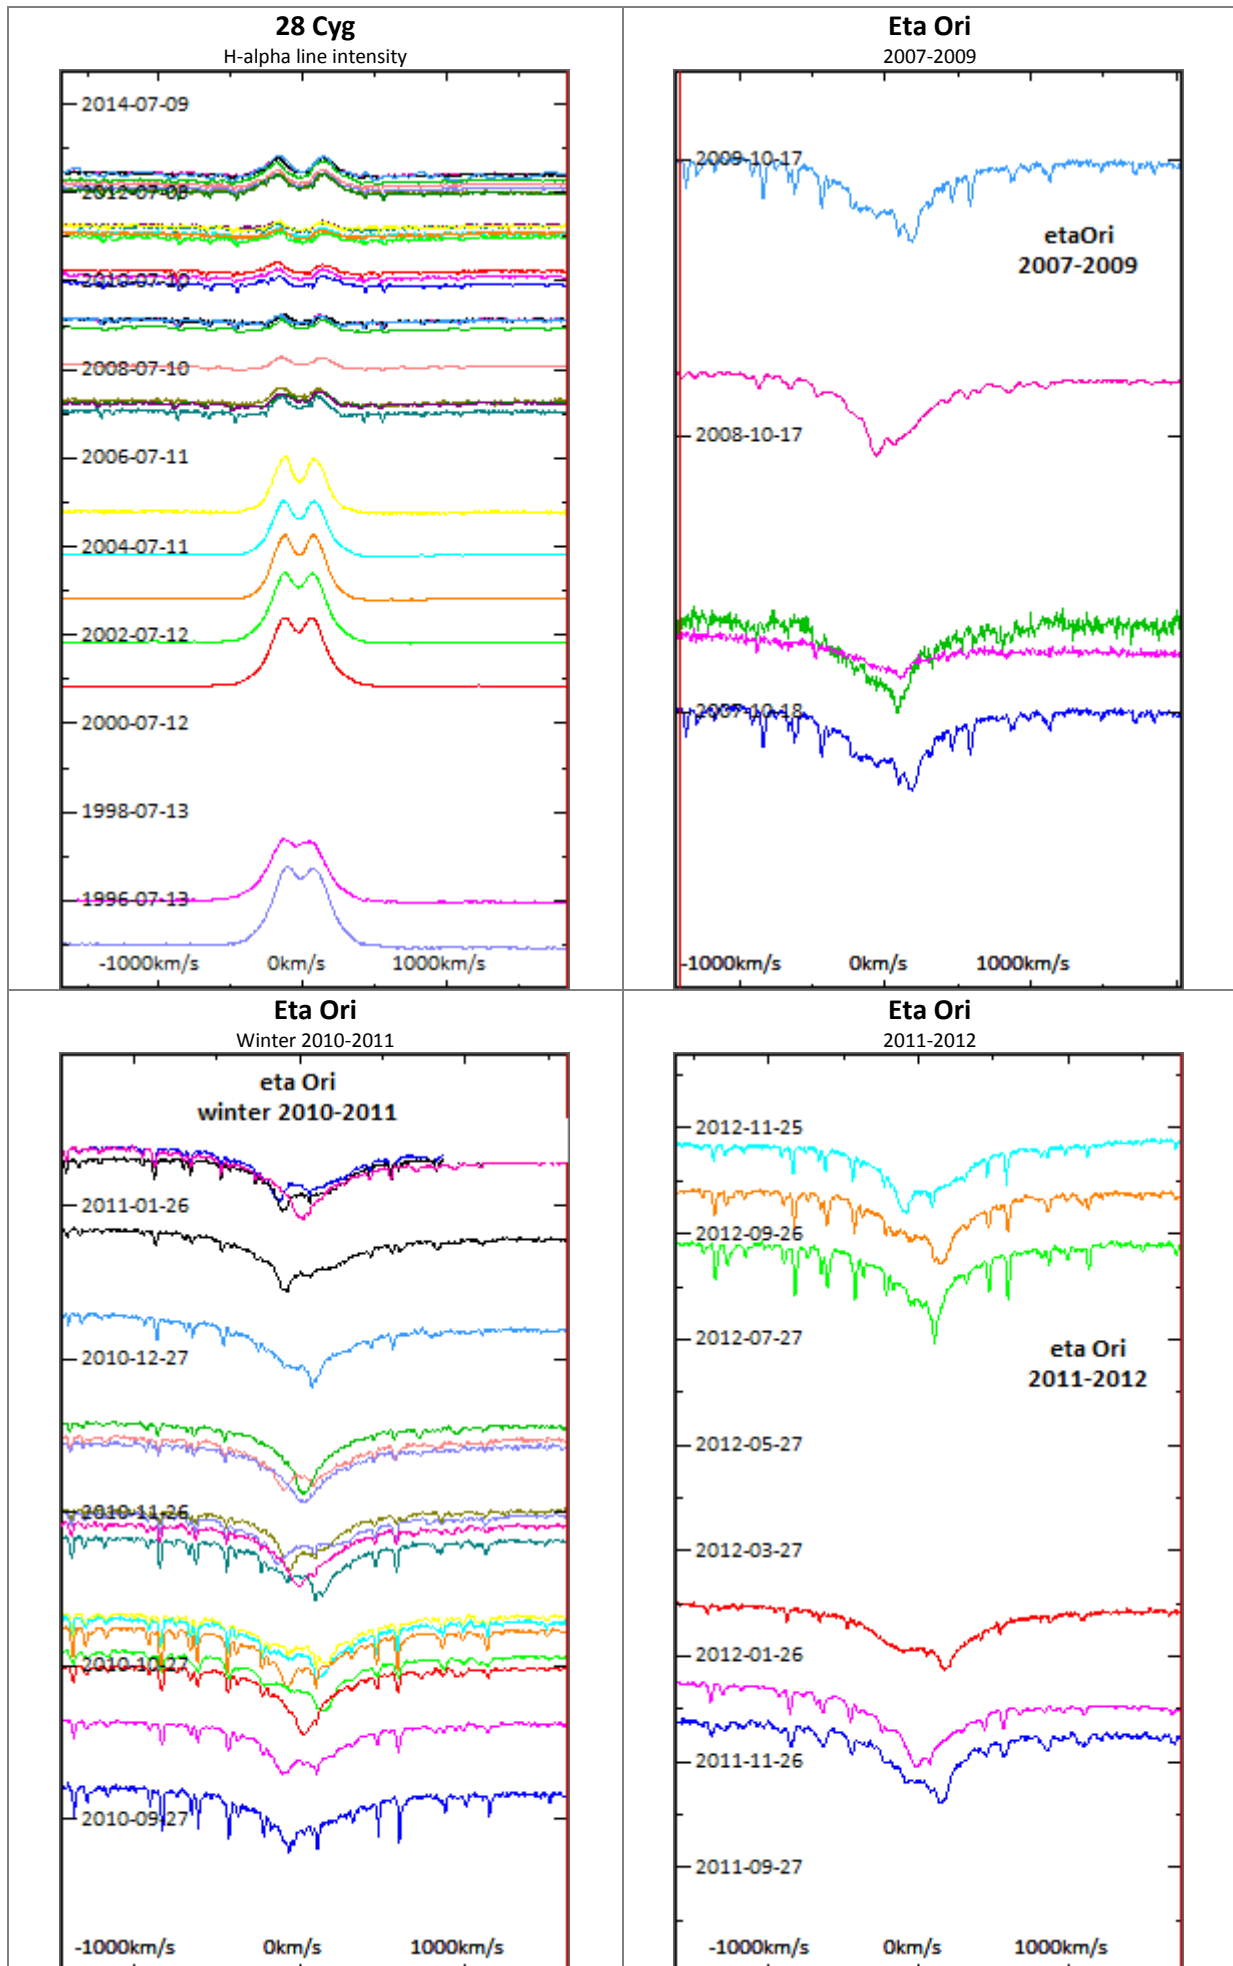

In the past...